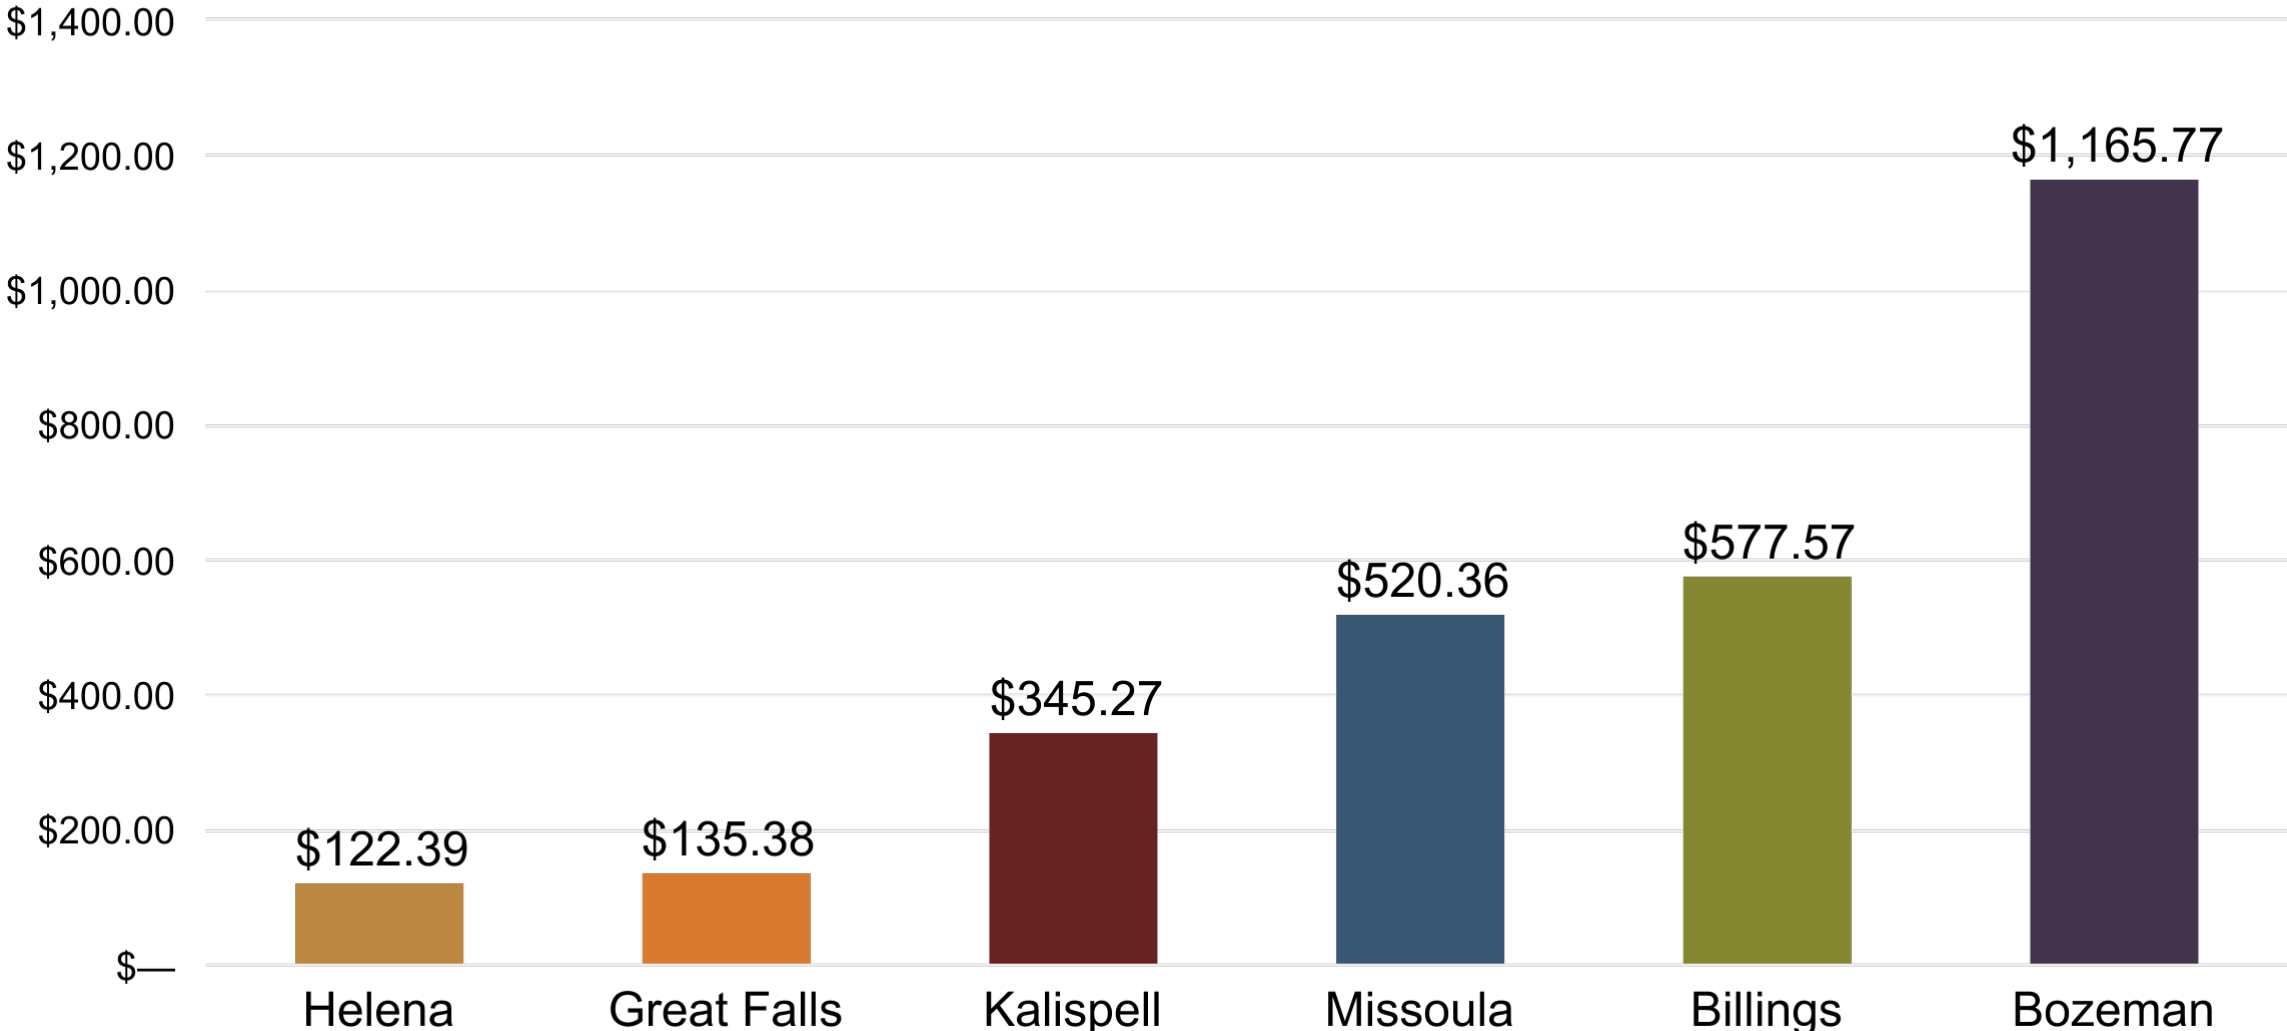

Peer City Comparisons

Debt Per Capita