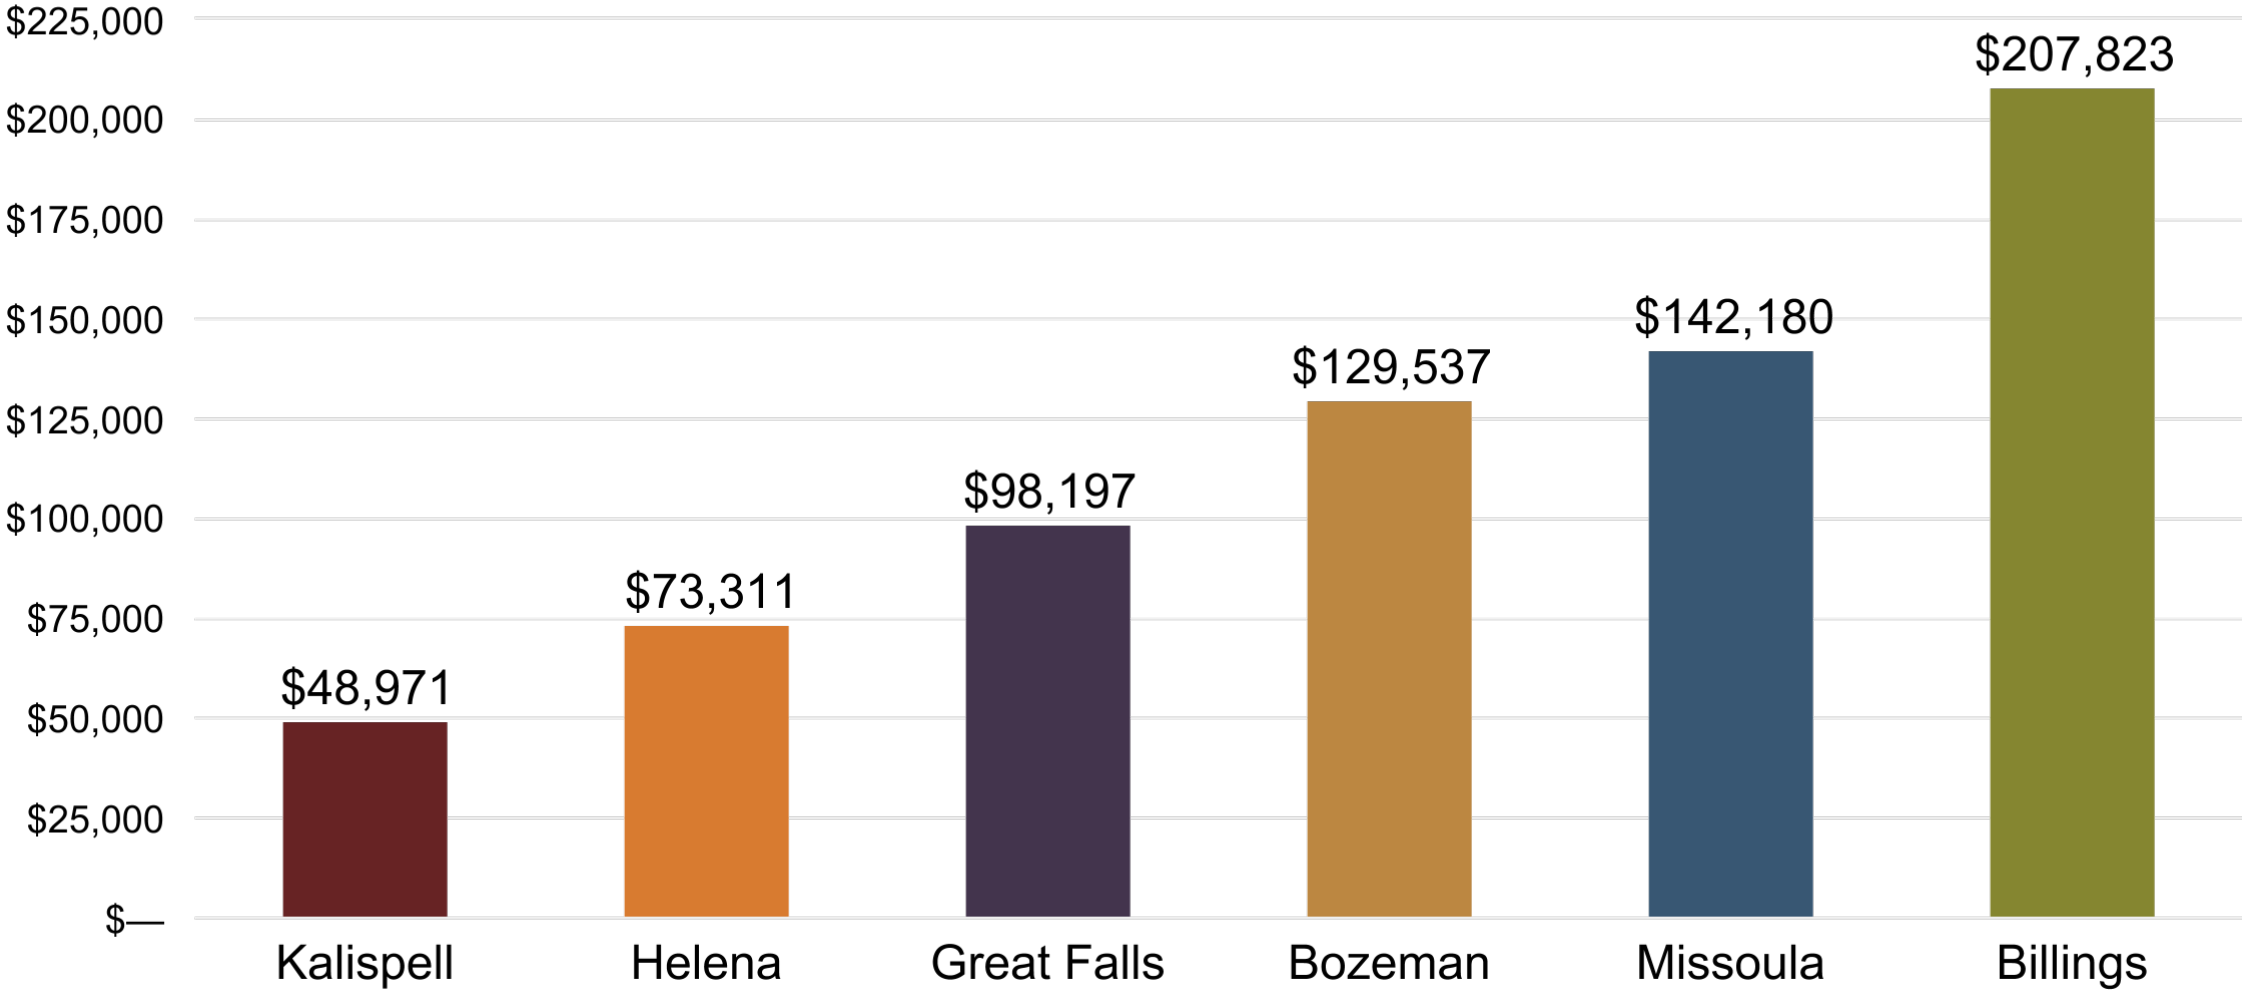

Peer City Comparisons

FY21 Mill Value Per Capita

Peer City Comparisons

FY21 Revenue Per Capita