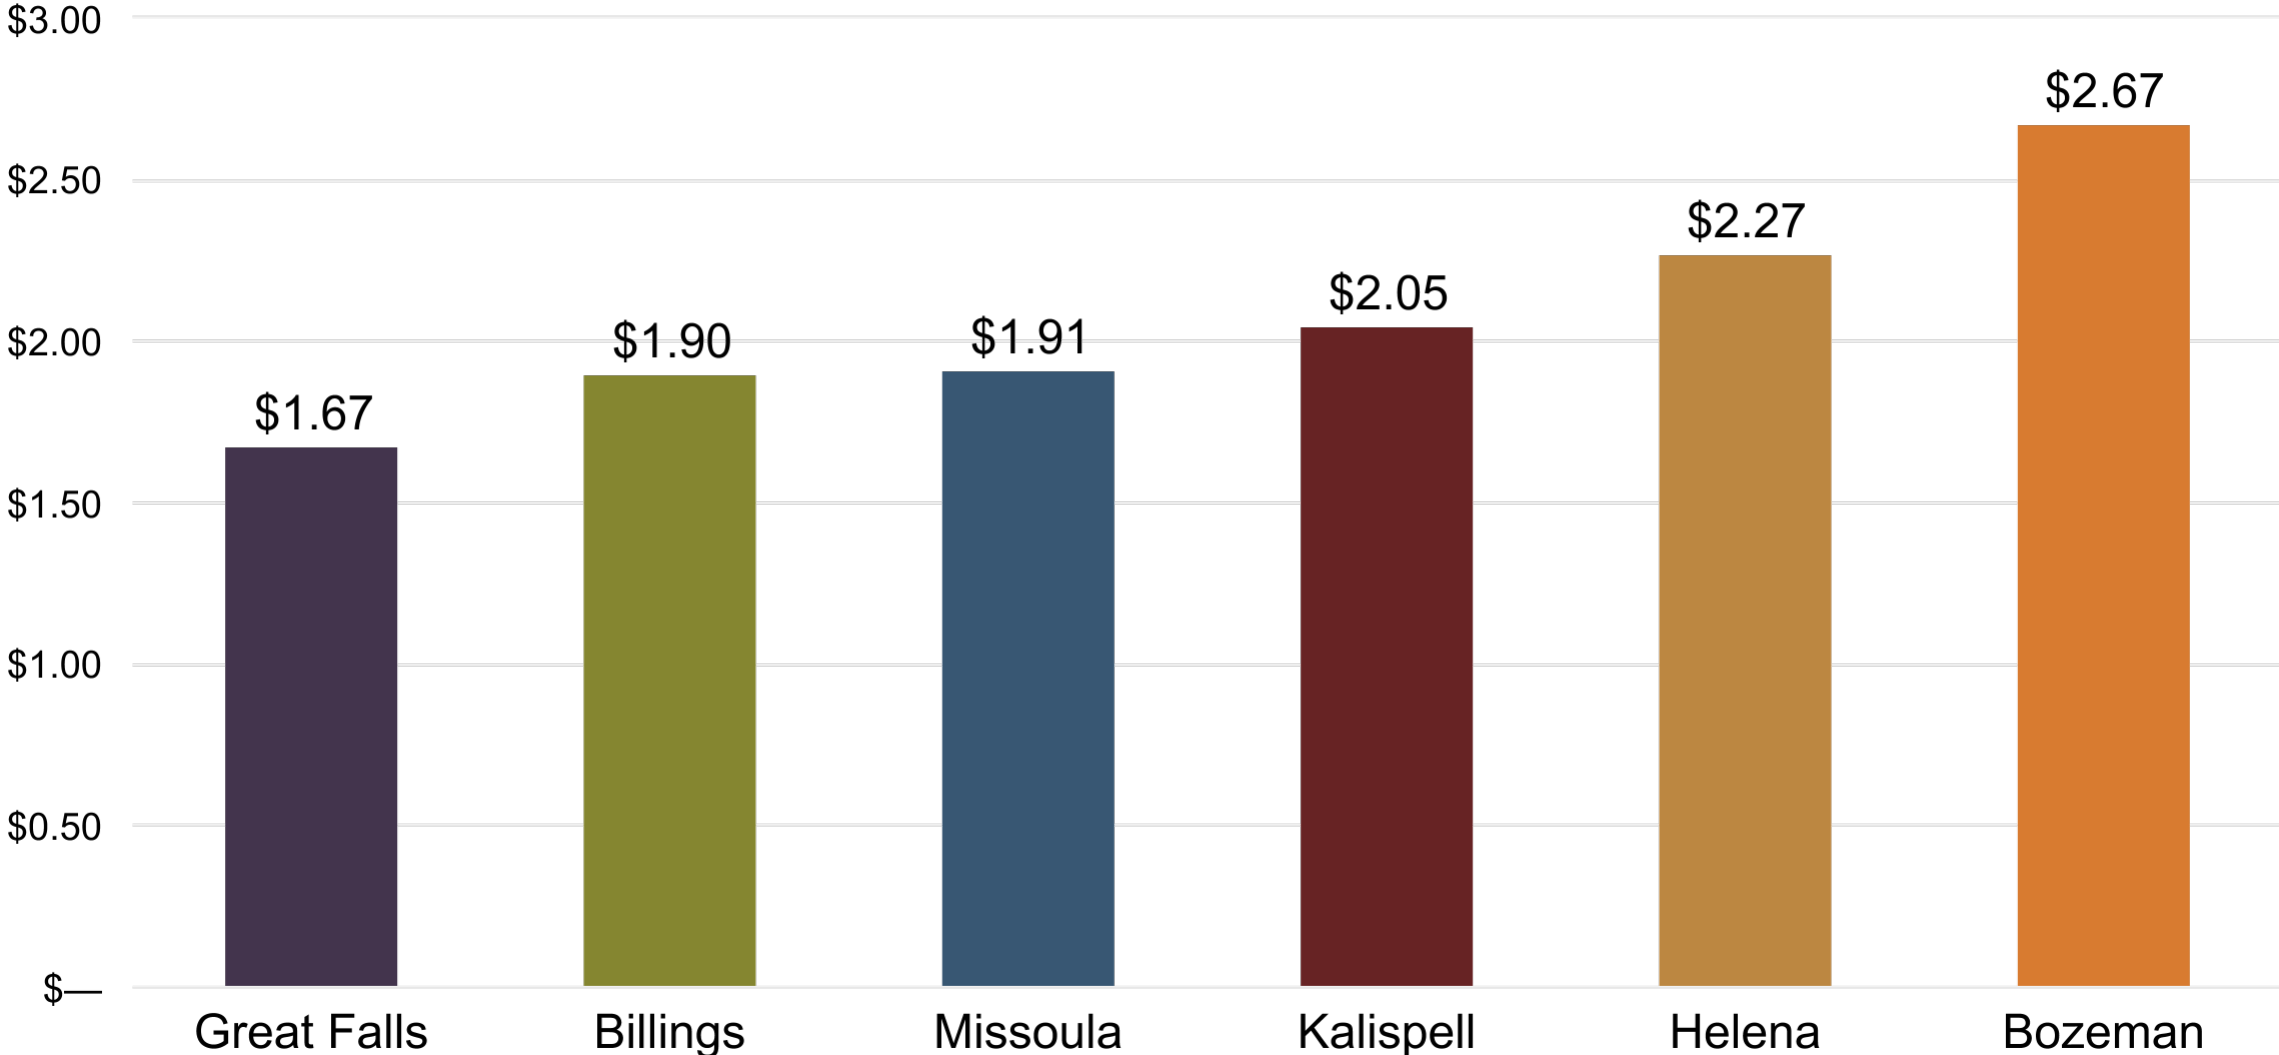

Peer City Comparisons

FY21 Mill Value Per Capita

Peer City Comparisons

FY21 Revenue Per Capita