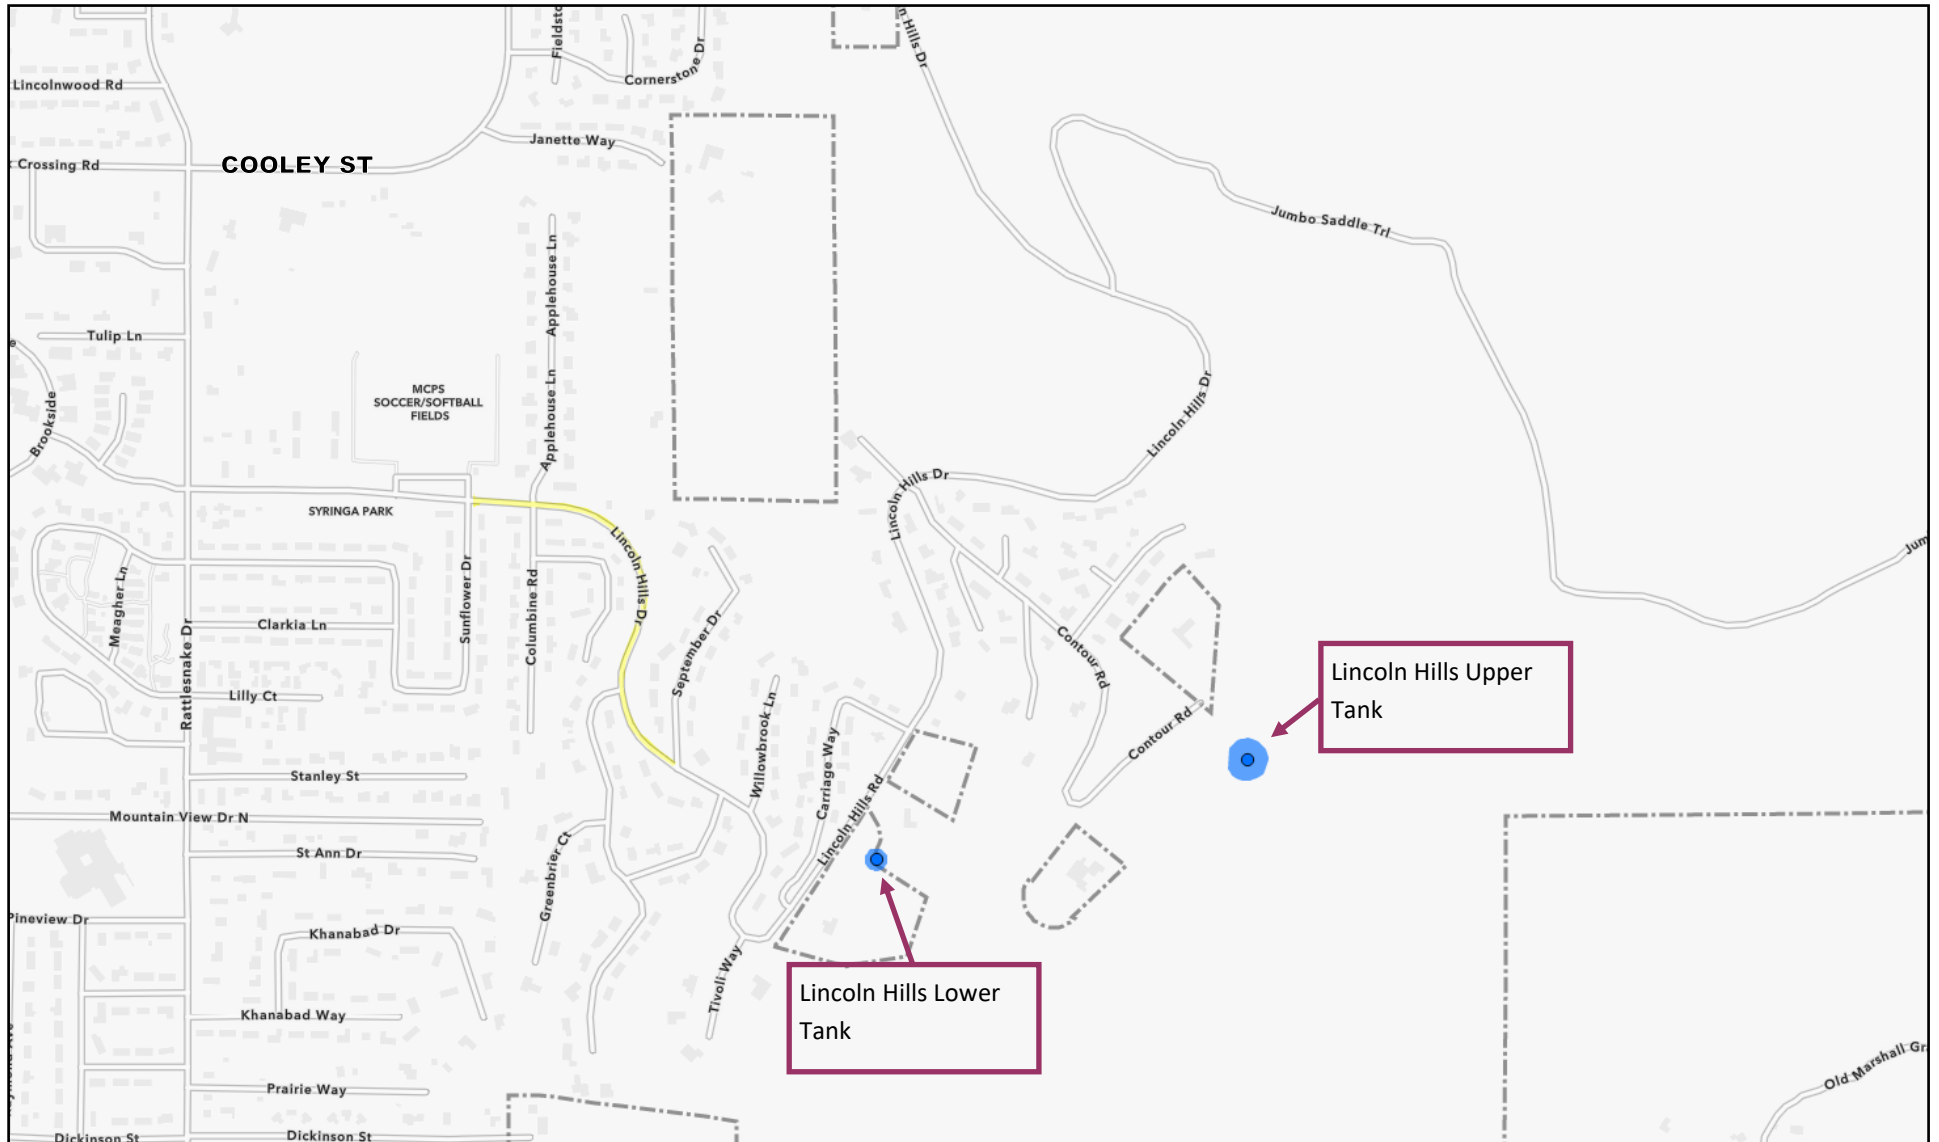

Lincoln Hills Water Storage Tank Projects

Project Area Map

Approximate Project Area