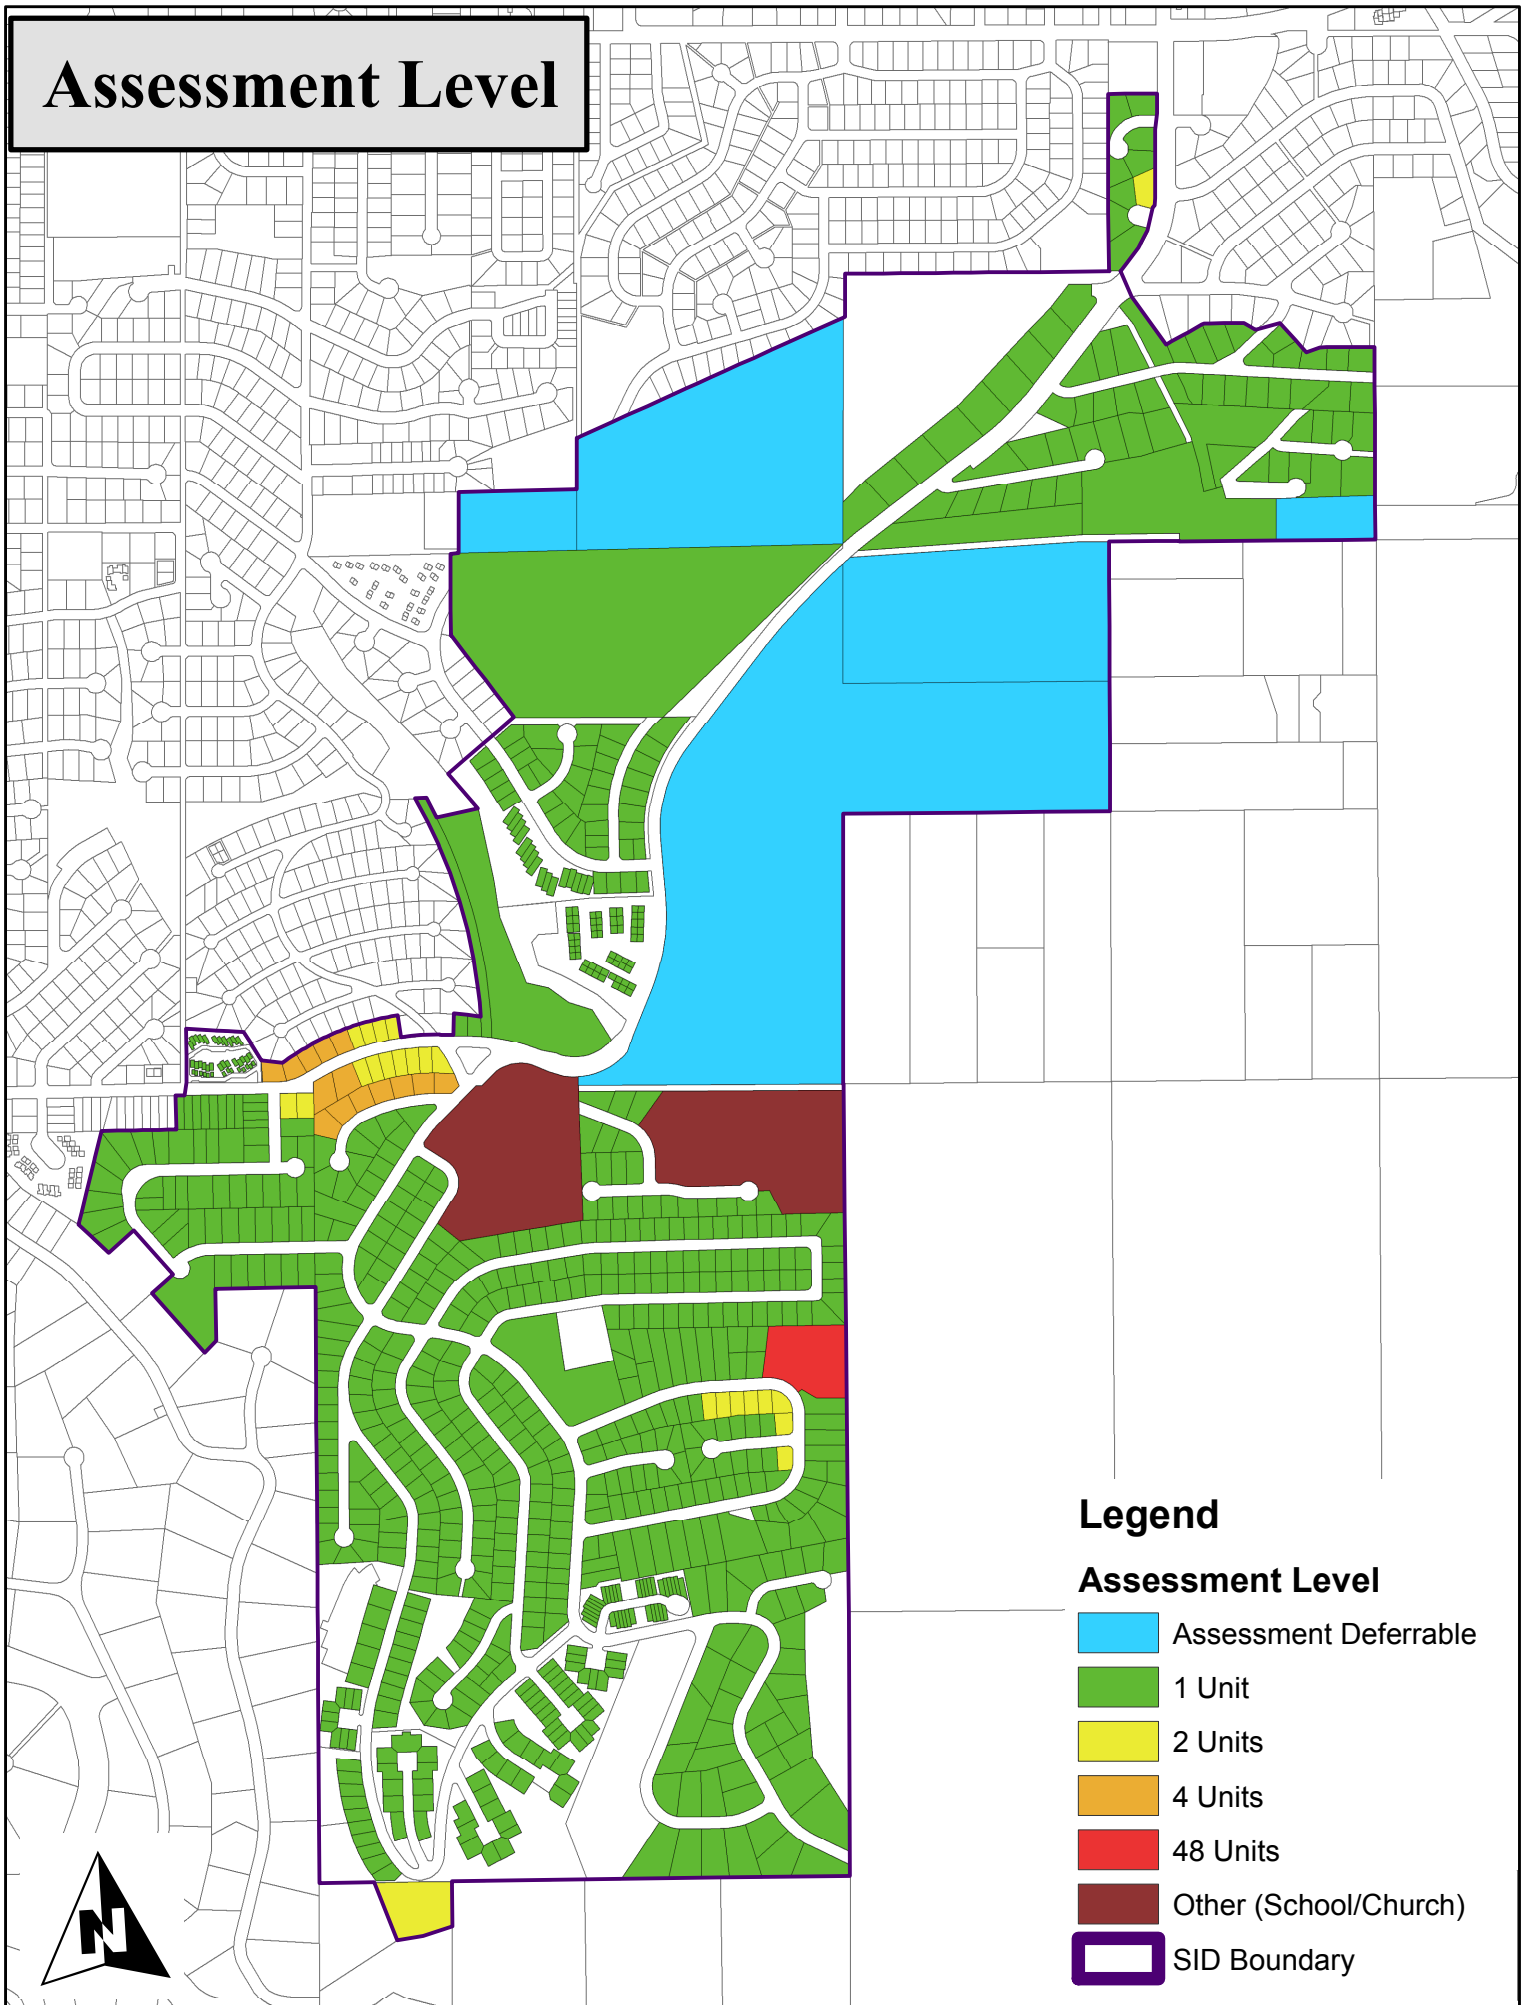

Assessment Level

Legend

Assessment Level

- Assessment Deferrable
- 1 Unit
- 2 Units
- 4 Units
- 48 Units
- Other (School/Church)
- SID Boundary