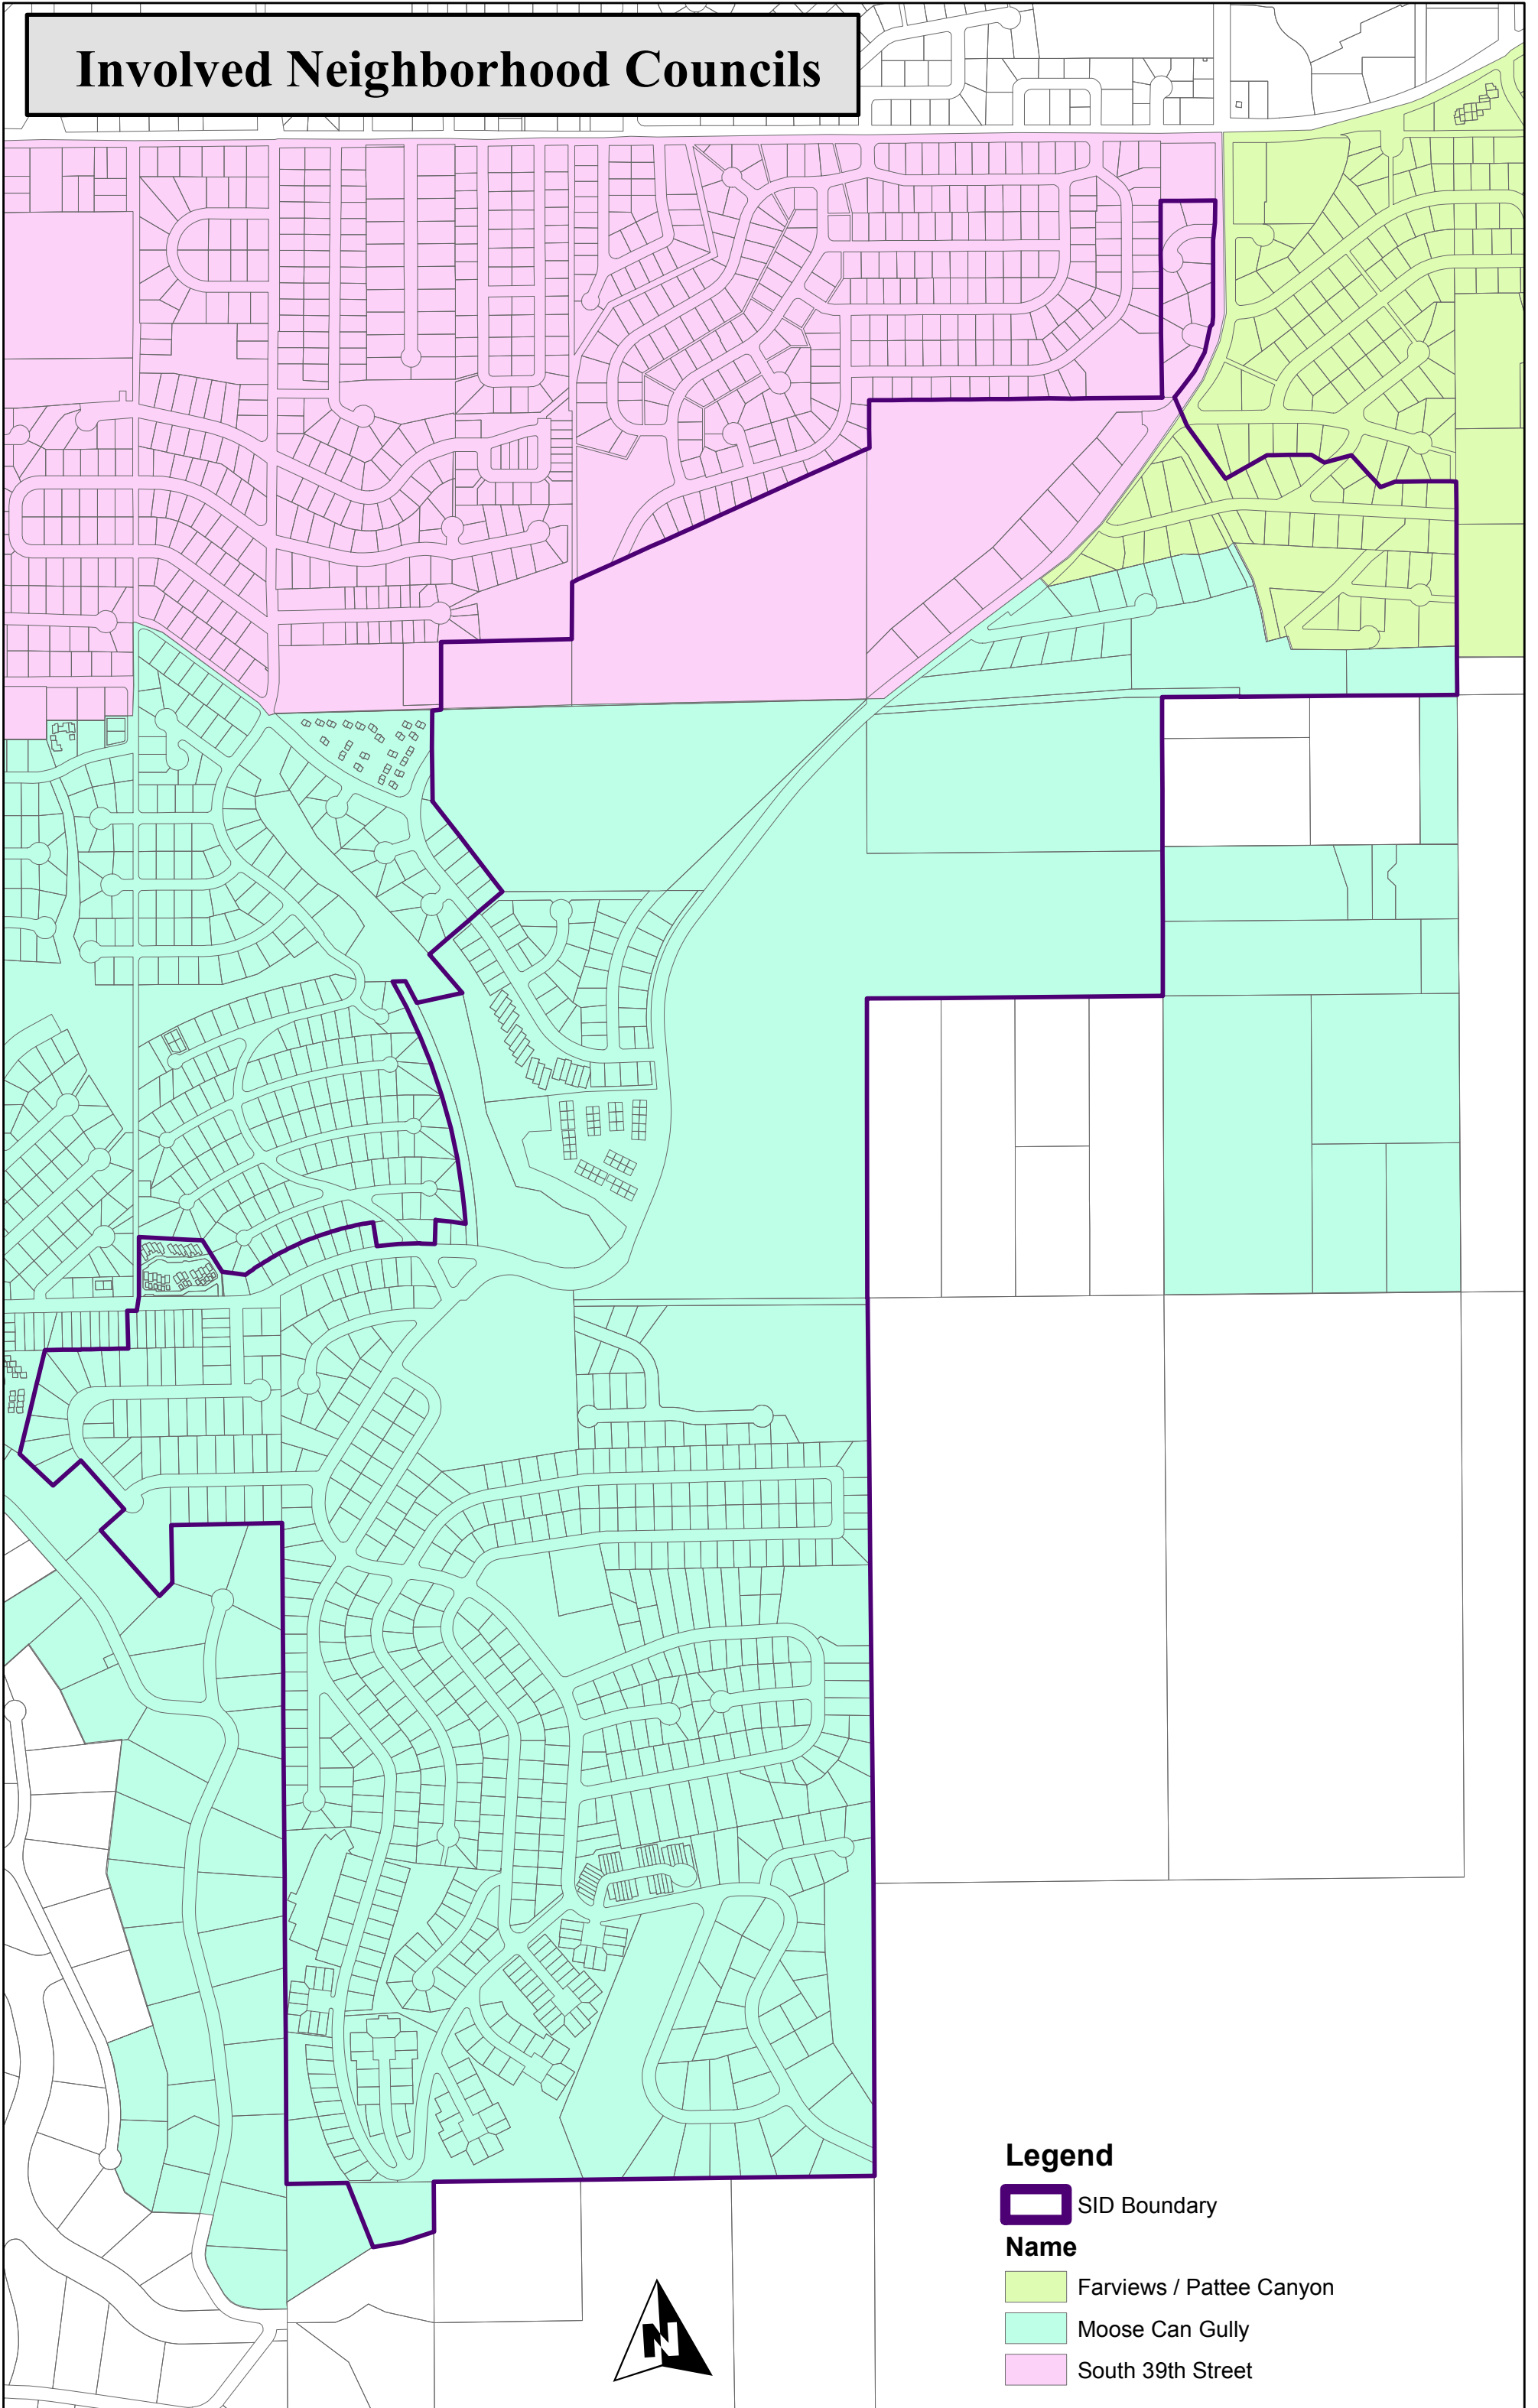

# Involved Neighborhood Councils

## Legend

 SID Boundary

### Name

 Farviews / Pattee Canyon

 Moose Can Gully

 South 39th Street